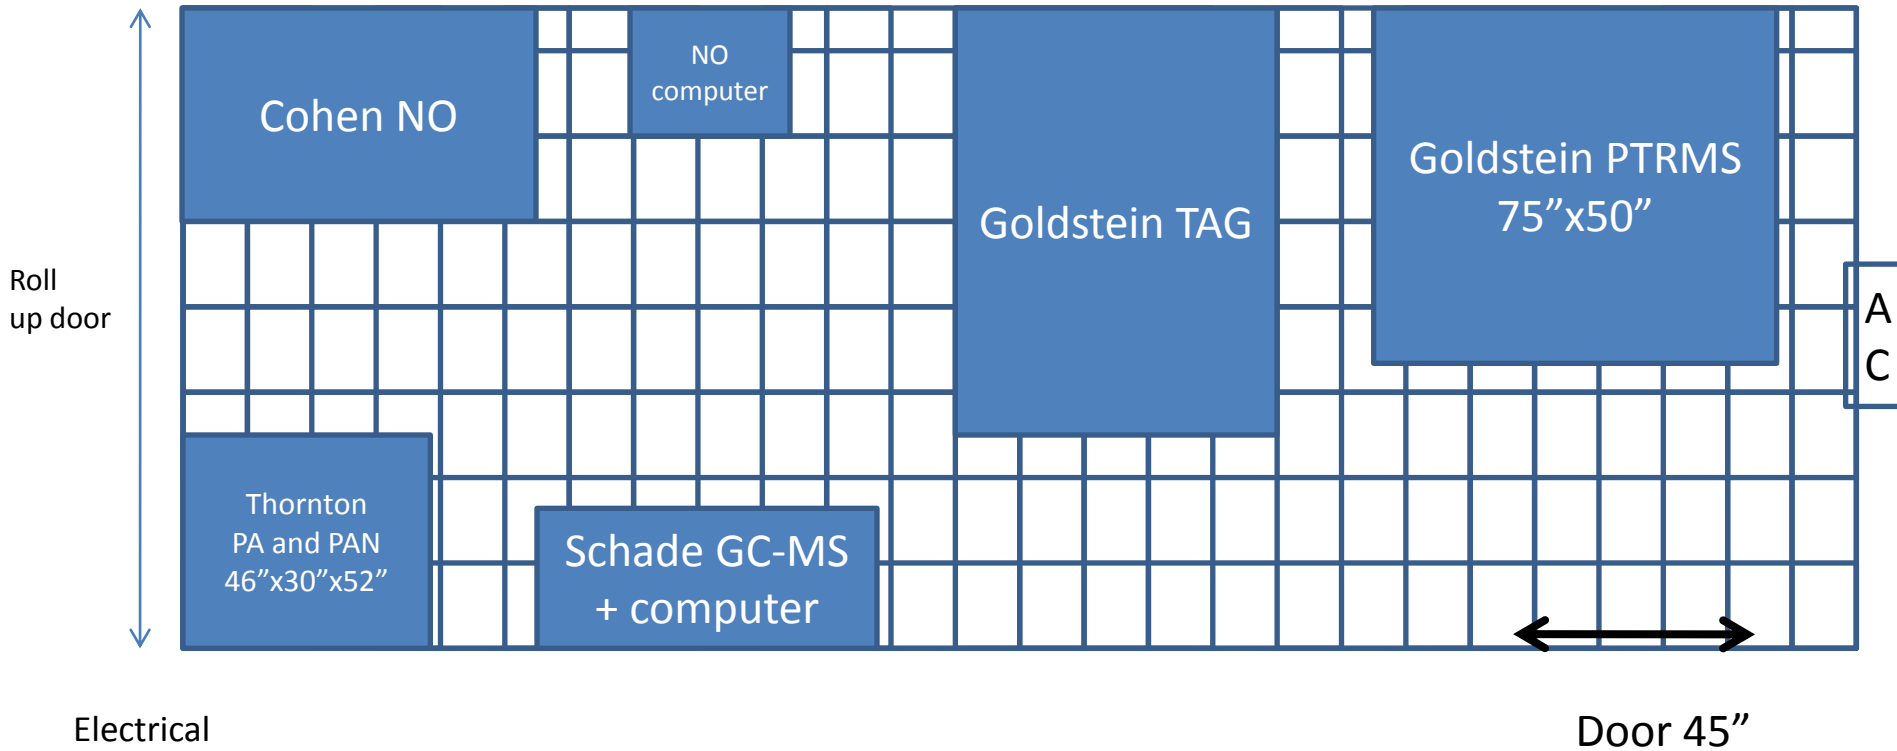

## Electrical

Cohen NO 12 A

Goldstein Total 62.5 A

Schade 12.5 A

Thornton 12.5 A

AC (?) 60 A (converted from 220)

Total 160 A (at 110)

# Mobile Lab- Option B

Cohen NO, Goldstein PTRMS, Goldstein TAG, Thornton, Schade

- Electrical
- Cohen NO 12 A
- Goldstein Total 62.5 A
- Schade 12.5 A
- AC (?) 60 A (converted from 220)
- Total 147 A (at 110)

Door 45"