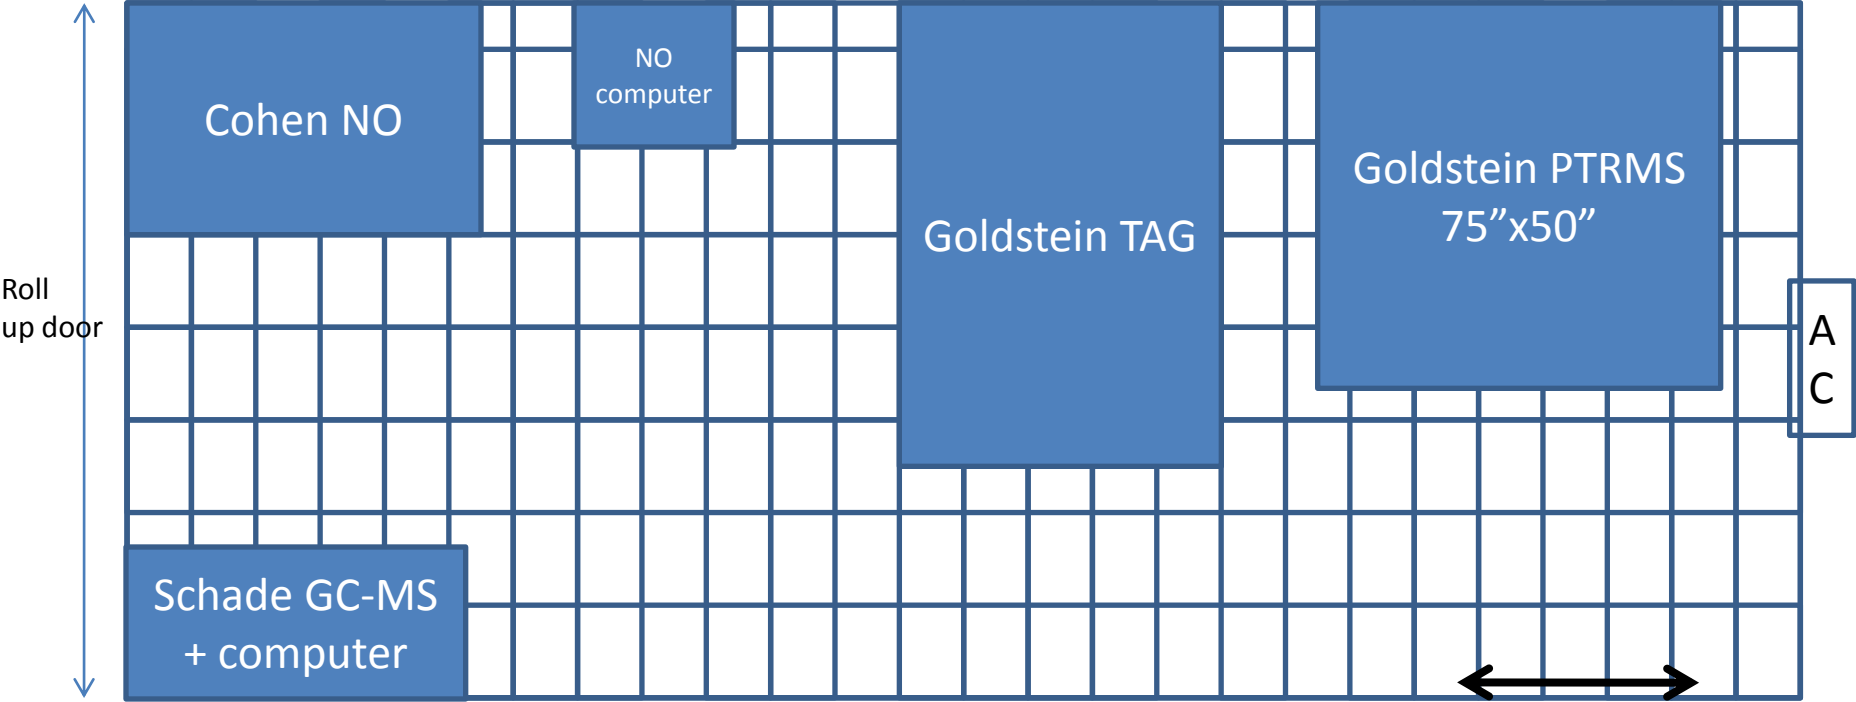

## Electrical

Cohen NO 12 A

Goldstein Total 62.5 A

Schade 12.5 A

Thornton 12.5 A

AC (?) 60 A (converted from 220)

Total 160 A (at 110)

# Mobile Lab- Option B

Cohen NO, Goldstein PTRMS, Goldstein TAG, Thornton, Schade

- Electrical
- Cohen NO 12 A
- Goldstein Total 62.5 A
- Schade 12.5 A
- AC (?) 60 A (converted from 220)
- Total 147 A (at 110)