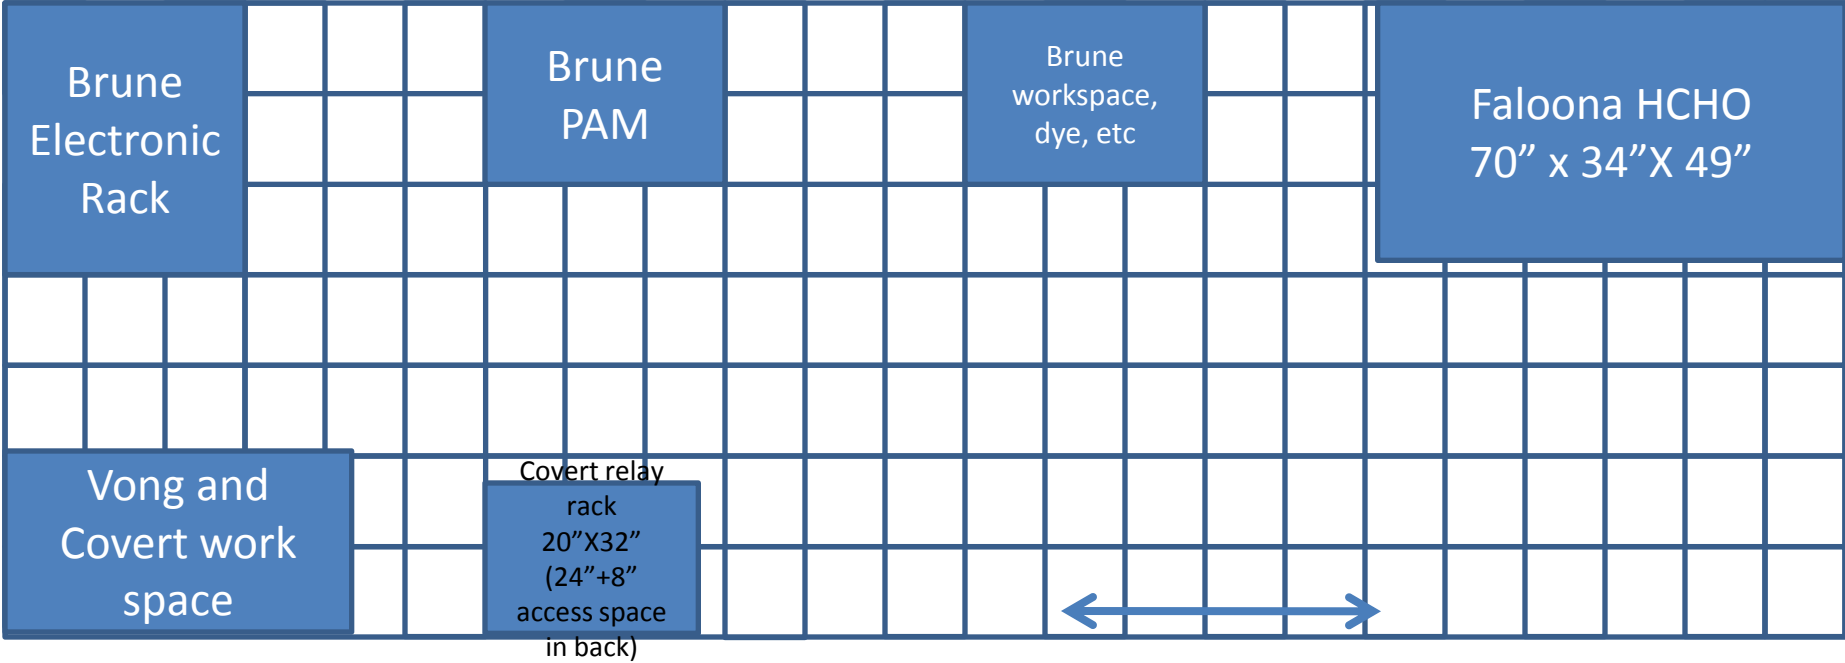

Rented #1
Assuming 7'x23' interior
Brune, Faloona, Vong, Covert

Door

- Electrical
- Brune 60A
- Faloona 15A
- Covert 25 A
- Vong 15 A
- AC (?) 60 A (converted from 220)
- Total 175 A (at 110)